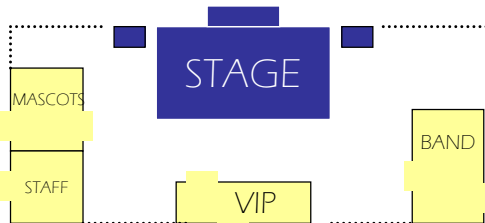

475 Feet

200 Feet

REST COURT

Sponsor/Vendor Zone

(Event map subject to change at any time)

Food Zone

No Dogs allowed

No Dogs Allowed

Legend

- Event Booths (Yellow)
- Sponsor/Vendor Booths (Green)
- Food Booths (Purple)
- Non-Profit Booths (Orange)

Kids Zone