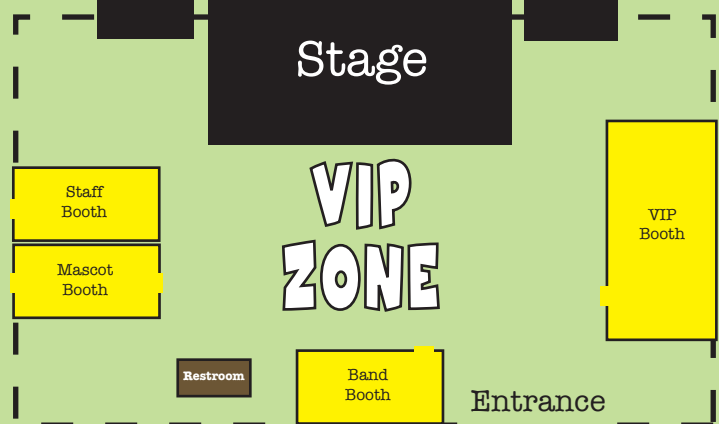

Bike Path

Bike Path

22 23 24 25 26 27 28 29 30 31 32 33 34 35 36 37 38 39 40 41 42 43 44 45 46 47

SPONSOR/VENDOR ZONE

Grand Marshal Booth 6 7 8 9 10 11 12 Goodie Bag Booth T-shirt Booth Big Dogs Booth 13 14 15 16 17 18 19 20 21 Raffle Booth

FOOD ZONE

5
4
3
2
1

KID'S ZONE

48
49
50
51
52

Kid's Game Booth
Kid's Game Booth
Face Painting
Face Painting
53
54

Stage

VIP ZONE

Big Dogs Inflatible

Big Dog Foundation & Contest Sign-ups

Vet

Info/ 1st Aid

Ticket Booth

Water for dogs

Chase Building

No vehicles on the grass!

No vehicles on the grass!

Entrance

Cabrillo Blvd

Cabrillo Blvd

- Food Booths
- Event-run booths
- Restrooms
- Non-Profit Booths
- Sponsor/Vendor Booths
- Electricity